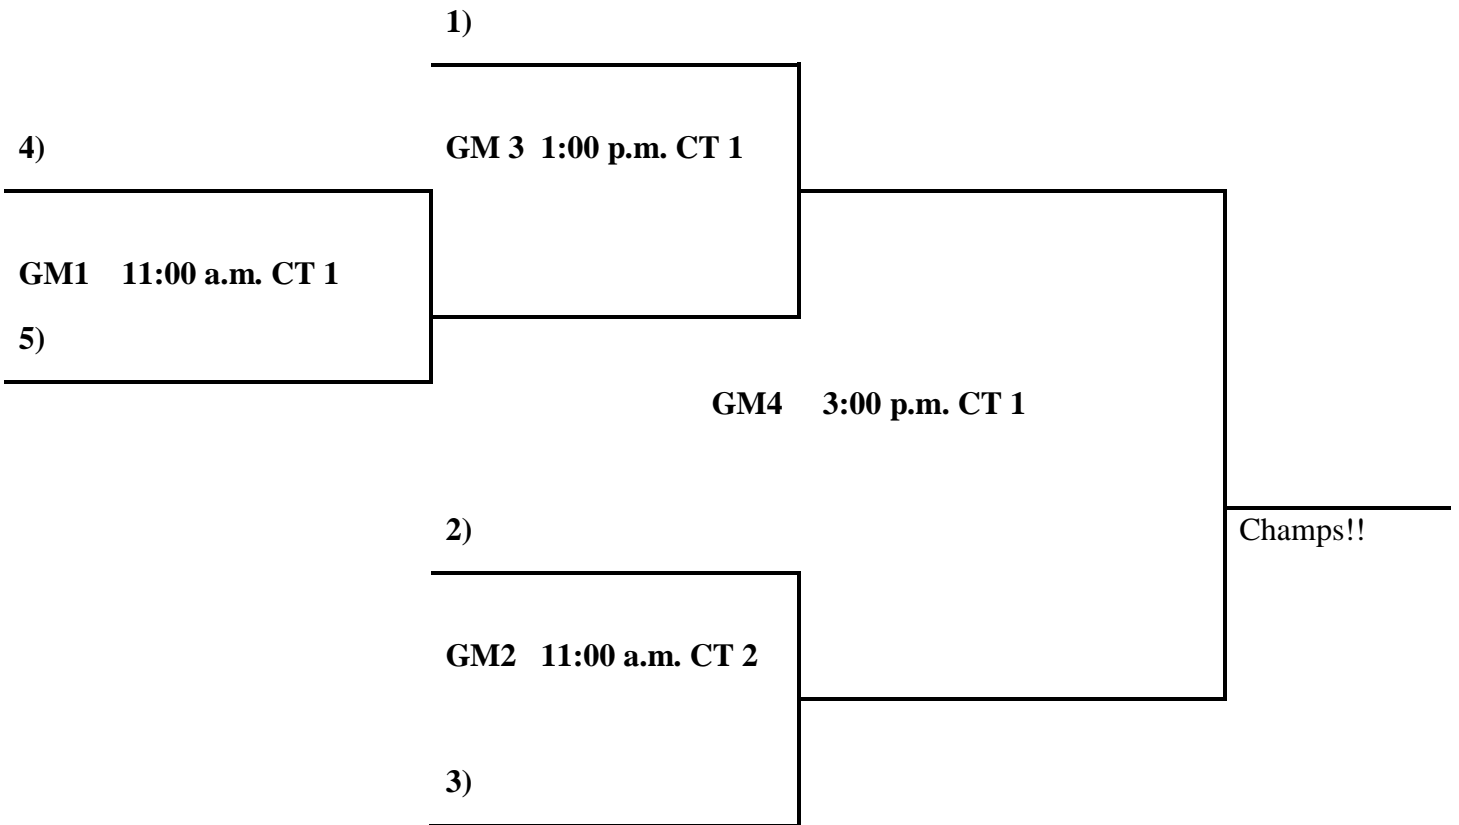

Sunday Consolation Game:

Loser GM 1) _____ VS _____ (Loser GM 2)
GM 5 1:00 p.m. CT 2